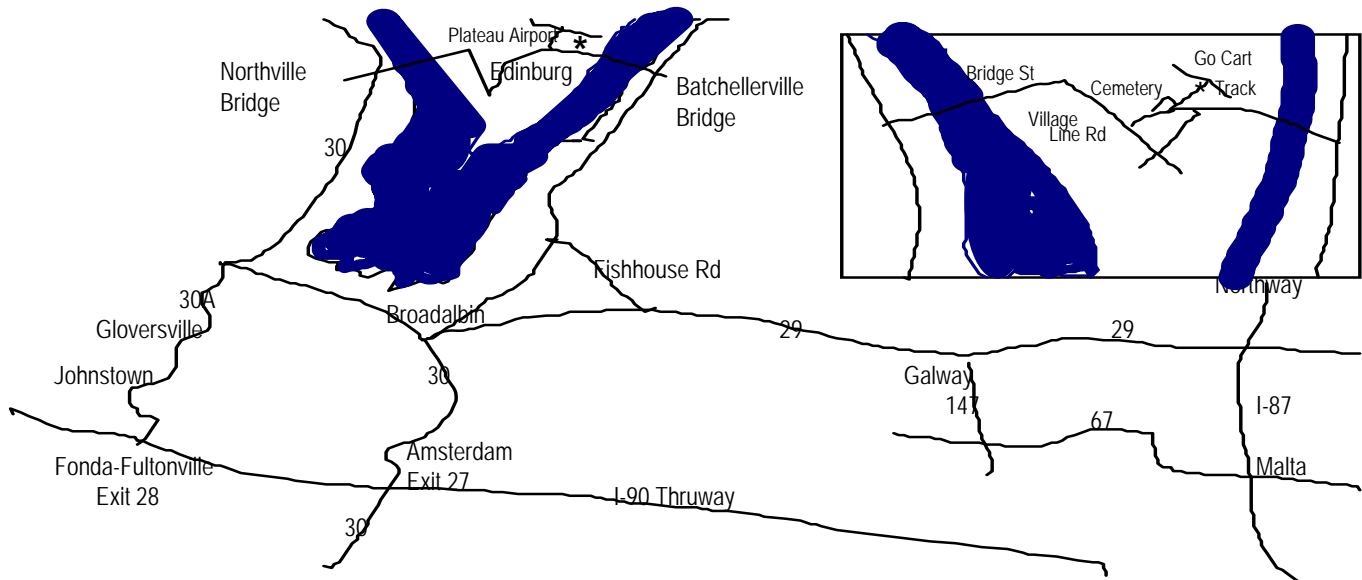

REGISTRATION: 9:00 - 10:30 AM  
DRIVERS MEETING: 10:45 AM MANDATORY  
FIRST CAR OUT: 11:00 AM NO LATE COMERS PLEASE!  
EXHAUST: CLOSED  
EVENT: LOW SPEED AUTOCROSS

LOCATION: PLATEAU AIRPORT  
KART TRACK,  
EDINBURGH, NY (SEE MAP)  
<http://clubs.hemmings.com/trivettes>  
Email → [trivettsltd@yahoo.com](mailto:trivettsltd@yahoo.com)

## VIA NORTHWAY (I-87)

1. At Malta exit 12, turn left onto Rte. 67  
(this will be a long way on Rte 67.)
2. Turn right onto Rte. 147
3. Turn left onto Rte. 29
4. Turn right onto Fishhouse Road
5. When you get to the end of Fishhouse Road  
turn right and go along the lake to the  
Batchellerville Bridge
6. Go across the bridge, up the hill and follow road  
until you come to a right just before cemetery to  
Plateau Skytop (airport - go cart)

## VIA THRUWAY (I-90)

1. At Amsterdam exit get on Rte. 30
2. Follow Rte. 30 to Northville
3. Go across the bridge at Northville and go  
towards Edinburgh. This is a little confusing  
through Northville - don't be afraid to ask for  
directions.
4. When you come to the cemetery, turn left to  
Plateau Skytop (airport - go cart)